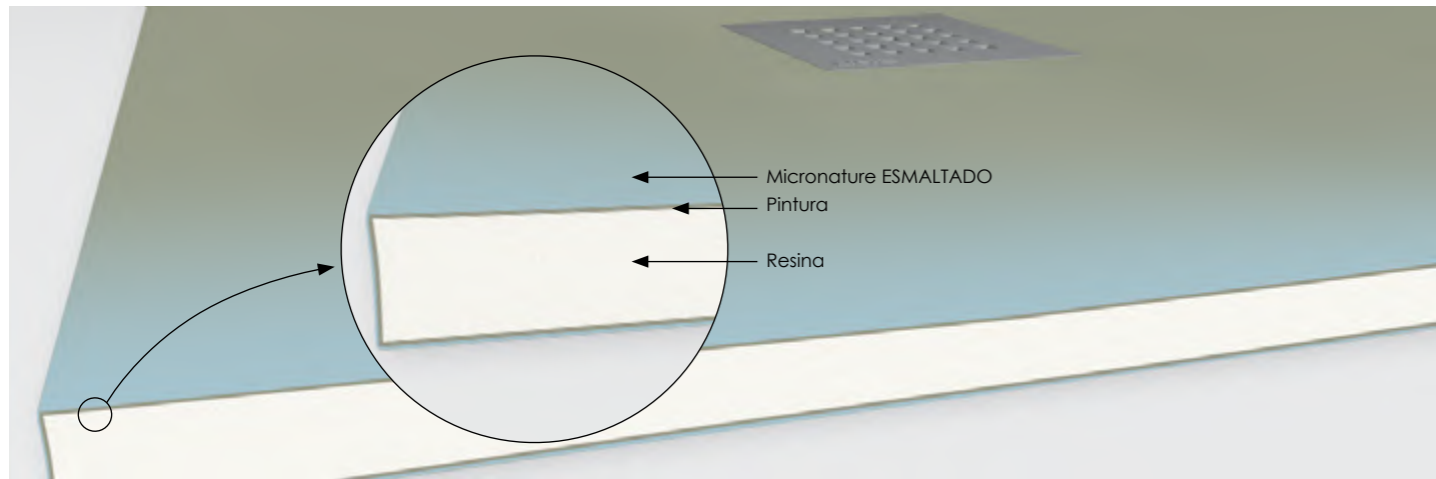

KERAMICA® Un innovador producto que imita fielmente cualquier tipo de textura. Compuesto por 16 tipos de cargas minerales, con una estructura coloreada y mezclada con diferentes resinas acrílicas, que le otorgan una gran resistencia.

An innovative product that faithfully mimics any type of texture. Composed of 16 coloured mineral fillers and mixed with several acrylic resins, which gives it great resistance.

KRELUX® (Solid Surface) Es uno de los productos de mayor calidad del mercado. Posee una gran solidez, nula porosidad y un agradable tacto sedoso. Es antibacteriano y muy resistente a golpes y productos químicos. Está compuesto por una mezcla de resinas acrílicas y trihidratos de aluminio.

On of the highest quality products on the market. Great solidity, no porosity and a pleasant silky touch. Antibacterial and highly resistant to impact and chemicals. Composed of a mixture of acrylic resins and aluminium trihydrates.